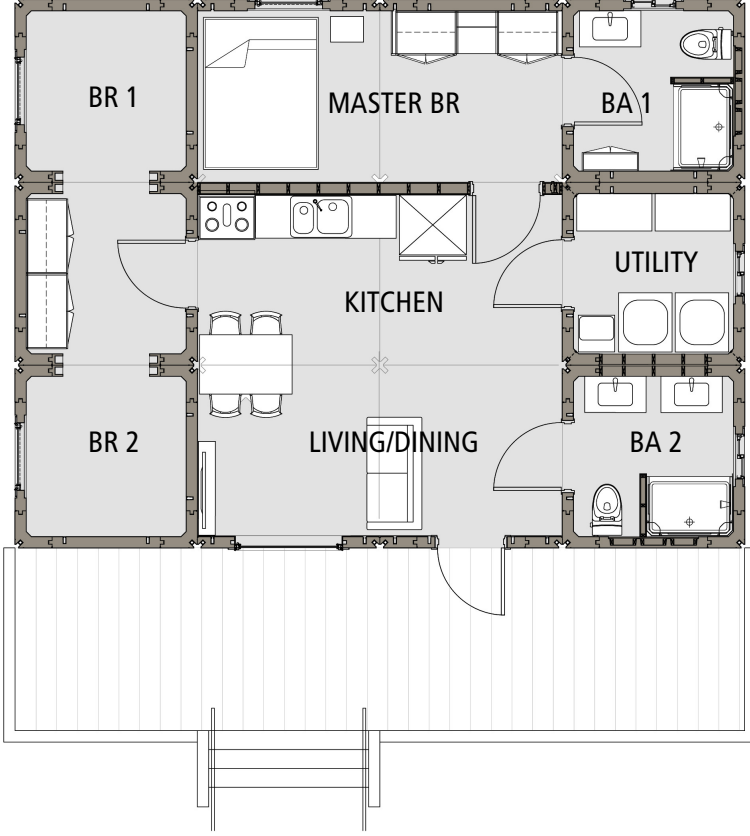

LifeArk™

HOUSING TYPE: ADU

4x3 Family 3BR 2BA (800SF)

4x3 Shared 3BR 3BA (800SF)

4x3 Shared 3BR 3BA 2 (800SF)

4x3 2BR 2BA Family (800SF)

4x3 Shared Family (800SF)

11 Mod Holt