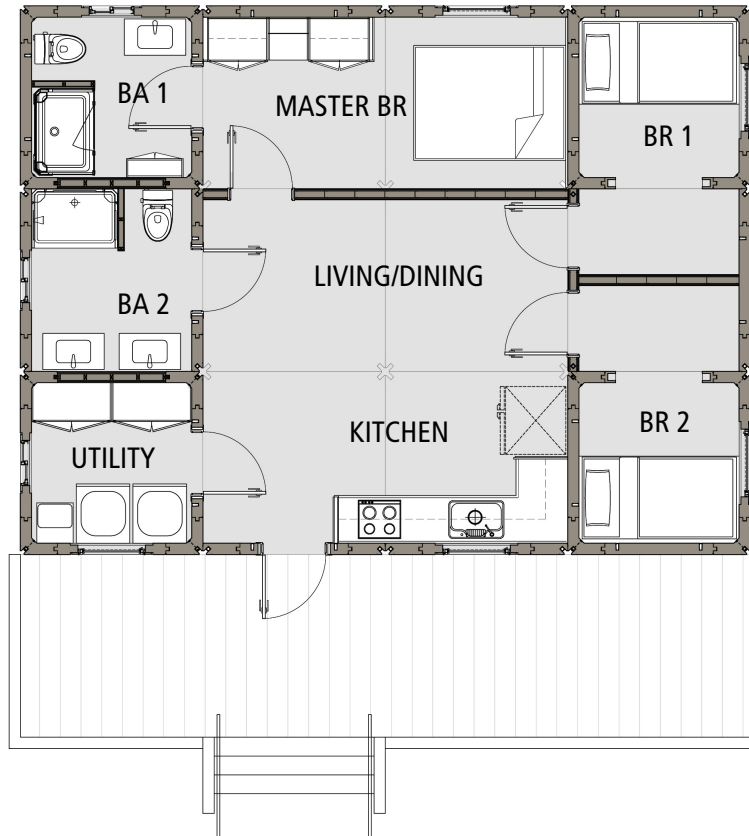

LifeArk™

HOUSING TYPE: ADU

4x3 Family 3BR 2BA (800SF)

4x3 Shared 3BR 3BA (800SF)

4x3 Shared 3BR 3BA 2 (800SF)

4x3 2BR 2BA Family (800SF)

4x3 Shared Family (800SF)

11 Mod Holt