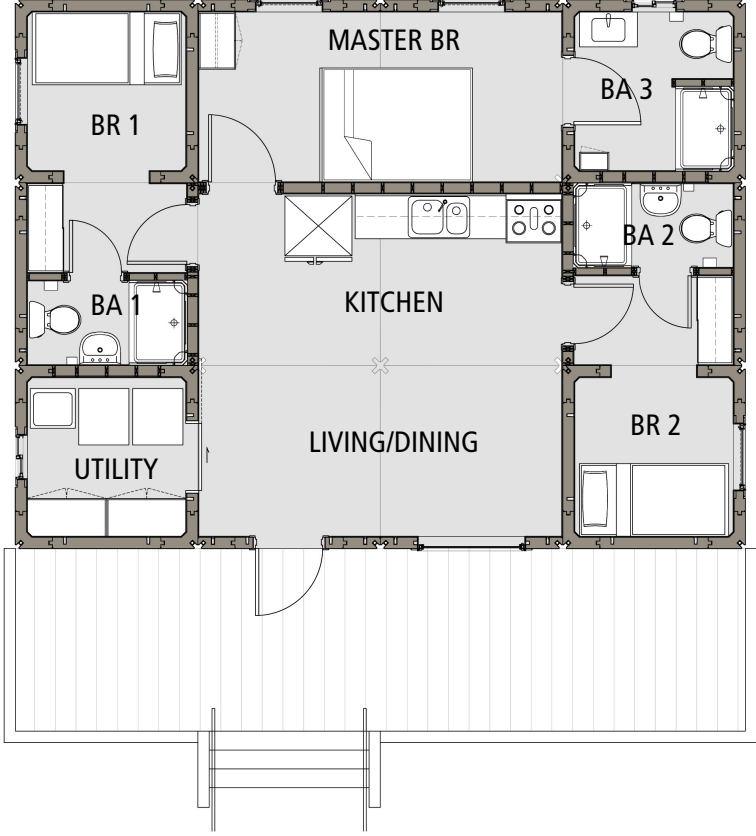

LifeArk™

HOUSING TYPE: ADU

4x3 Family 3BR 2BA (800SF)

4x3 Shared 3BR 3BA (800SF)

4x3 Shared 3BR 3BA 2 (800SF)

4x3 2BR 2BA Family (800SF)

4x3 Shared Family (800SF)

11 Mod Holt