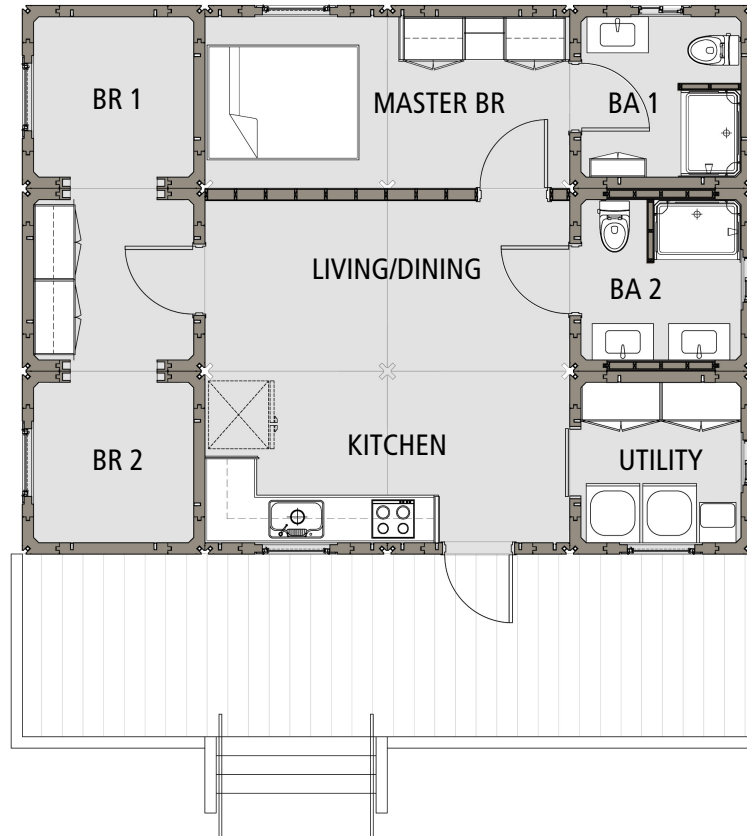

LifeArk™

HOUSING TYPE: ADU

4x3 Family 3BR 2BA (800SF)

4x3 Shared 3BR 3BA (800SF)

4x3 Shared 3BR 3BA 2 (800SF)

4x3 2BR 2BA Family (800SF)

4x3 Shared Family (800SF)

11 Mod Holt