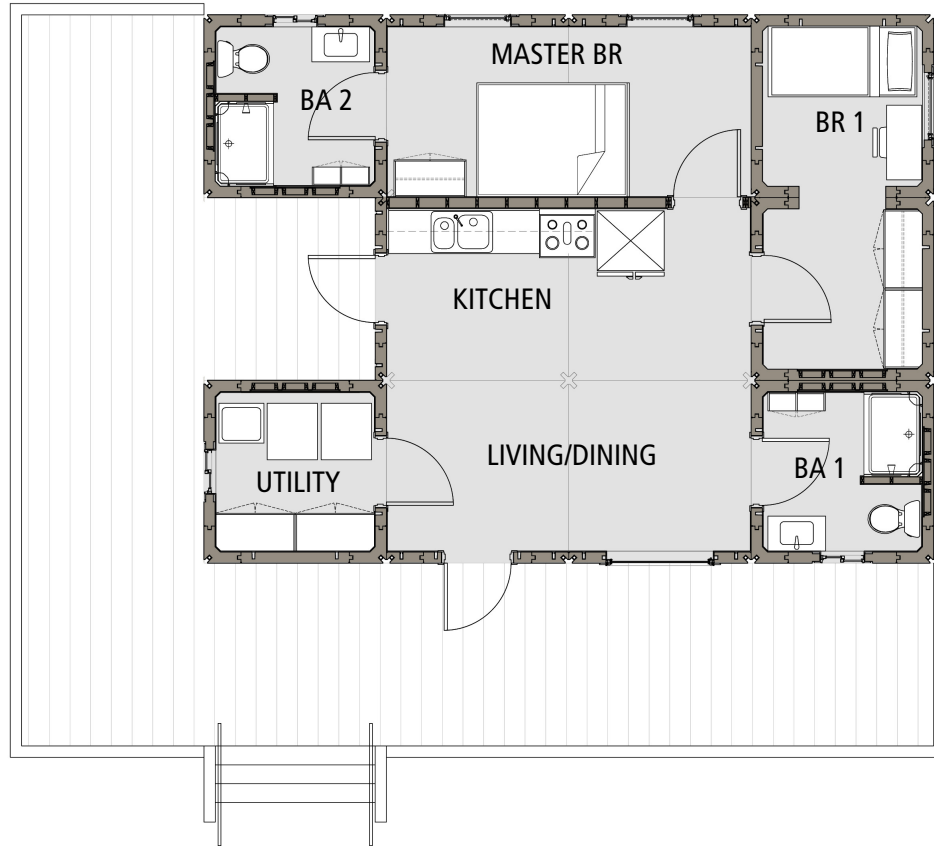

LifeArk™

HOUSING TYPE: ADU

4x3 Family 3BR 2BA (800SF)

4x3 Shared 3BR 3BA (800SF)

4x3 Shared 3BR 3BA 2 (800SF)

4x3 2BR 2BA Family (800SF)

4x3 Shared Family (800SF)

11 Mod Holt