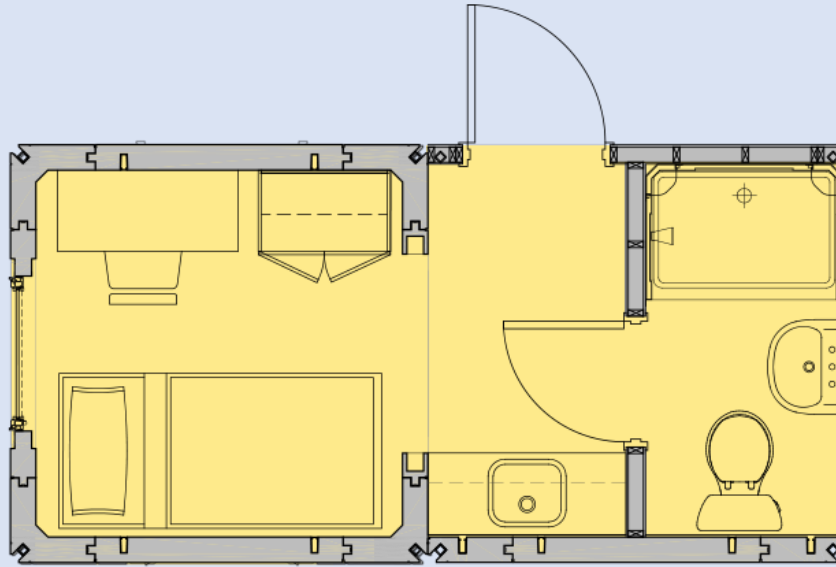

An isometric wireframe rendering of several modular housing units. The units are arranged in a cluster, showing their interconnected structure. Each unit has a flat roof and a small porch area. The rendering is in a light gray color, highlighting the geometric forms and connections of the modular system.

# SINGLE MODULE SHELTER

- SINGLE 8X8 MIN COST MODULE UNIT- SINGLE OR DOUBLE OCC
- ASSEMBLED IN LESS THAN AN HOUR READY TO BE OCCUPIED
- EASILY DISASSEMBLED TRANSPORTED ON FLATBED AND RELOCATED
- SIMPLE FOUNDATION SYSTEM ALLOWS USE ON DIRT OR PARKING LOT
- NO UNDERGROUNDING- ALL UTILITIES IN THE ABOVE GROUND CRAWL SPACE
- A/C- HEATER
- FIRE SPRINKLER

# DOUBLE MODULE FAMILY SHELTER OR INTERIM HOUSING

- ADD KITCHEN AND BATHROOM MODULE TO A SINGLE BEDROOM MODULE TO CREATE A FAMILY SHELTER OR INTERIM HOUSING
- CREATE A COMMUNITY CLUSTER
- FLEXIBLE INTERIM HOUSING
- 2X1 132 SF DOUBLE MODULE
- EACH UNIT WITH BATH & KITCHENETTE
- FULLY INTEGRATED MEP SYSTEM
- FIRE SPRINKLER
- FOR INDIVIDUAL OR FAMILY
- VARIETY OF COMMUNITY CLUSTERING