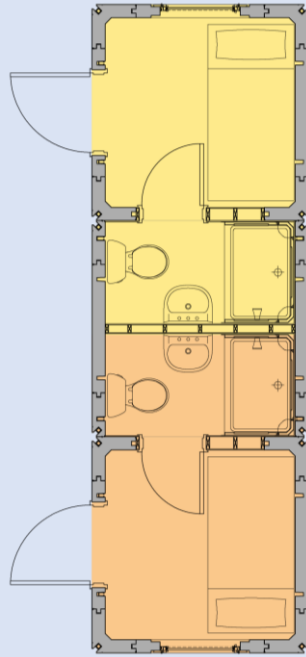

DOUBLE MODULE FAMILY SHELTER OR INTERIM HOUSING

- ADD KITCHEN AND BATHROOM MODULE TO A SINGLE BEDROOM MODULE TO CREATE A FAMILY SHELTER OR INTERIM HOUSING
- CREATE A COMMUNITY CLUSTER
- FLEXIBLE INTERIM HOUSING
- 2X1 132 SF DOUBLE MODULE
- EACH UNIT WITH BATH & KITCHENETTE
- FULLY INTEGRATED MEP SYSTEM
- FIRE SPRINKLER
- FOR INDIVIDUAL OR FAMILY
- VARIETY OF COMMUNITY