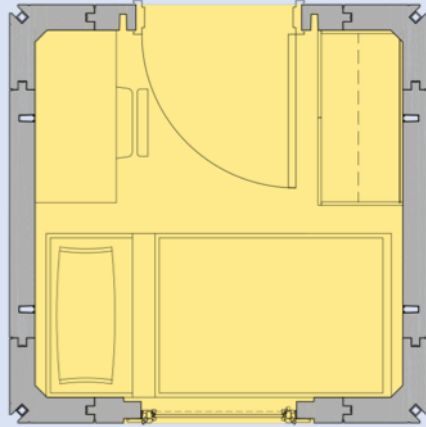

An isometric wireframe rendering of several modular housing units. The units are arranged in a cluster, showing their interconnected structure. Each unit has a flat roof and a small porch area. The rendering is in a light gray color, highlighting the geometric forms and connections of the modular system.

# SINGLE MODULE SHELTER

- SINGLE 8X8 MIN COST MODULE UNIT- SINGLE OR DOUBLE OCC
- ASSEMBLED IN LESS THAN AN HOUR READY TO BE OCCUPIED
- EASILY DISASSEMBLED TRANSPORTED ON FLATBED AND RELOCATED
- SIMPLE FOUNDATION SYSTEM ALLOWS USE ON DIRT OR PARKING LOT
- NO UNDERGROUNDING- ALL UTILITIES IN THE ABOVE GROUND CRAWL SPACE
- A/C- HEATER
- FIRE SPRINKLER