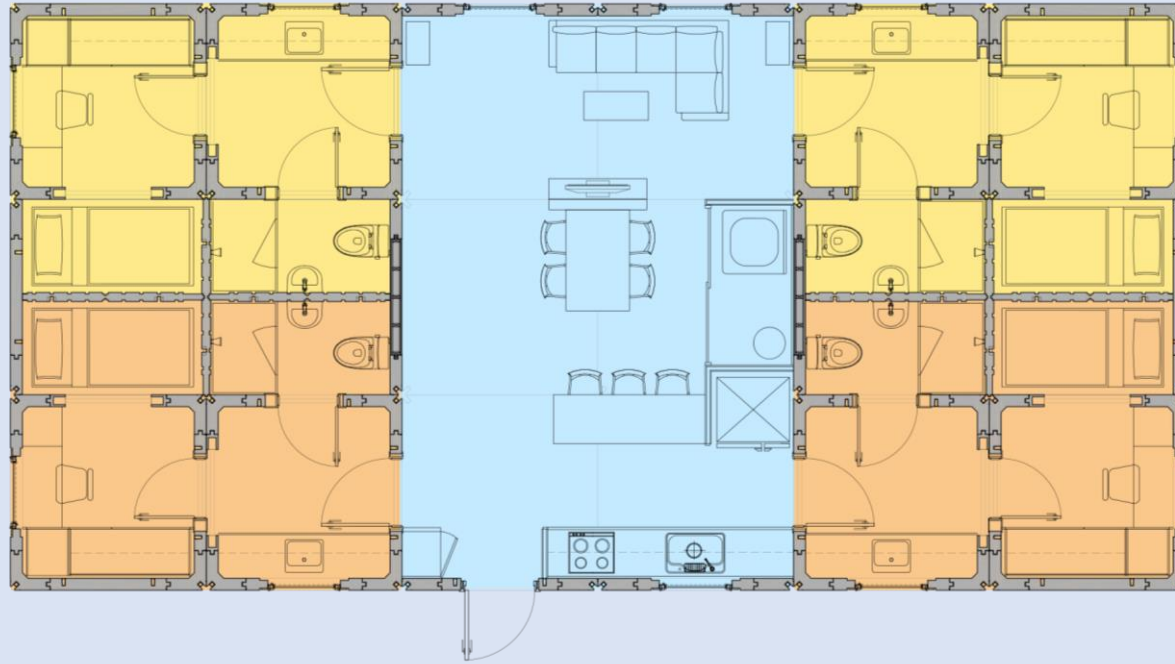

# DOUBLE MODULE FAMILY SHELTER OR INTERIM HOUSING

- ADD KITCHEN AND BATHROOM MODULE TO A SINGLE BEDROOM MODULE TO CREATE A FAMILY SHELTER OR INTERIM HOUSING
- CREATE A COMMUNITY CLUSTER
- FLEXIBLE INTERIM HOUSING
- 2X1 132 SF DOUBLE MODULE
- EACH UNIT WITH BATH & KITCHENETTE
- FULLY INTEGRATED MEP SYSTEM
- FIRE SPRINKLER
- FOR INDIVIDUAL OR FAMILY
- VARIETY OF COMMUNITY CLUSTERING

# DOUBLE MODULE FAMILY SHELTER OR INTERIM HOUSING

- ADD KITCHEN AND BATHROOM MODULE TO A SINGLE BEDROOM MODULE TO CREATE A FAMILY SHELTER OR INTERIM HOUSING
- CREATE A COMMUNITY CLUSTER
- FLEXIBLE INTERIM HOUSING
- 2X1 132 SF DOUBLE MODULE
- EACH UNIT WITH BATH & KITCHENETTE
- FULLY INTEGRATED MEP SYSTEM
- FIRE SPRINKLER
- FOR INDIVIDUAL OR FAMILY
- VARIETY OF COMMUNITY