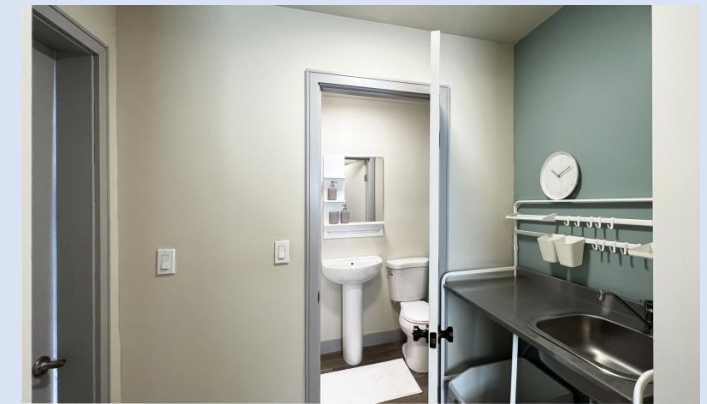

# DOUBLE MODULE FAMILY SHELTER OR INTERIM HOUSING

- ADD KITCHEN AND BATHROOM MODULE TO A SINGLE BEDROOM MODULE TO CREATE A FAMILY SHELTER OR INTERIM HOUSING
- CREATE A COMMUNITY CLUSTER
- FLEXIBLE INTERIM HOUSING
- 2X1 132 SF DOUBLE MODULE
- EACH UNIT WITH BATH & KITCHENETTE
- FULLY INTEGRATED MEP SYSTEM
- FIRE SPRINKLER
- FOR INDIVIDUAL OR FAMILY
- VARIETY OF COMMUNITY CLUSTERING

# DOUBLE MODULE FAMILY SHELTER OR INTERIM HOUSING

- ADD KITCHEN AND BATHROOM MODULE TO A SINGLE BEDROOM MODULE TO CREATE A FAMILY SHELTER OR INTERIM HOUSING
- CREATE A COMMUNITY CLUSTER
- FLEXIBLE INTERIM HOUSING
- 2X1 132 SF DOUBLE MODULE
- EACH UNIT WITH BATH & KITCHENETTE
- FULLY INTEGRATED MEP SYSTEM
- FIRE SPRINKLER
- FOR INDIVIDUAL OR FAMILY
- VARIETY OF COMMUNITY