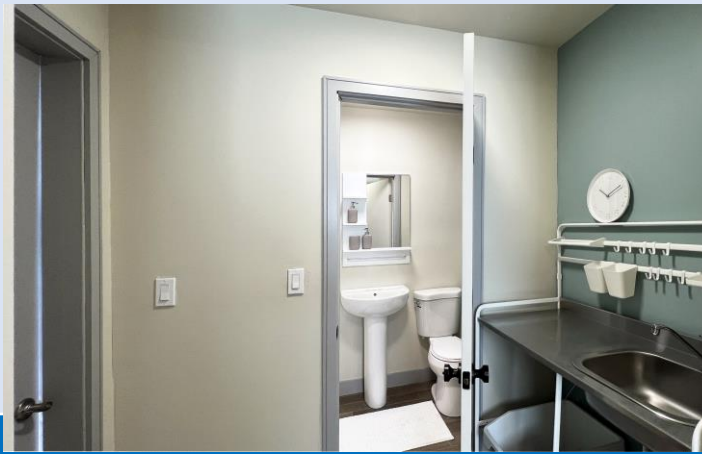

# DOUBLE MODULE FAMILY SHELTER OR INTERIM HOUSING

- ADD KITCHEN AND BATHROOM MODULE TO A SINGLE BEDROOM MODULE TO CREATE A FAMILY SHELTER OR INTERIM HOUSING
- CREATE A COMMUNITY CLUSTER
- FLEXIBLE INTERIM HOUSING
- 2X1 132 SF DOUBLE MODULE
- EACH UNIT WITH BATH & KITCHENETTE
- FULLY INTEGRATED MEP SYSTEM
- FIRE SPRINKLER
- FOR INDIVIDUAL OR FAMILY
- VARIETY OF COMMUNITY CLUSTERING

# DOUBLE MODULE FAMILY SHELTER OR INTERIM HOUSING

- ADD KITCHEN AND BATHROOM MODULE TO A SINGLE BEDROOM MODULE TO CREATE A FAMILY SHELTER OR INTERIM HOUSING
- CREATE A COMMUNITY CLUSTER
- FLEXIBLE INTERIM HOUSING
- 2X1 132 SF DOUBLE MODULE
- EACH UNIT WITH BATH & KITCHENETTE
- FULLY INTEGRATED MEP SYSTEM
- FIRE SPRINKLER
- FOR INDIVIDUAL OR FAMILY
- VARIETY OF COMMUNITY