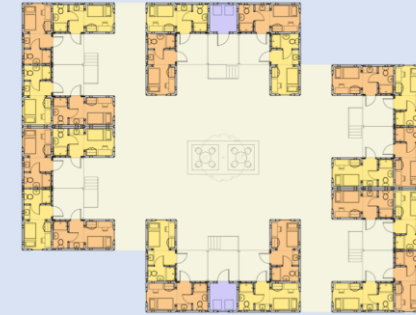

DOUBLE MODULE FAMILY SHELTER OR INTERIM HOUSING

- ADD KITCHEN AND BATHROOM MODULE TO A SINGLE BEDROOM MODULE TO CREATE A FAMILY SHELTER OR INTERIM HOUSING
- CREATE A COMMUNITY CLUSTER
- FLEXIBLE INTERIM HOUSING
- 2X1 132 SF DOUBLE MODULE
- EACH UNIT WITH BATH & KITCHENETTE
- FULLY INTEGRATED MEP SYSTEM
- FIRE SPRINKLER
- FOR INDIVIDUAL OR FAMILY
- VARIETY OF COMMUNITY CLUSTERING