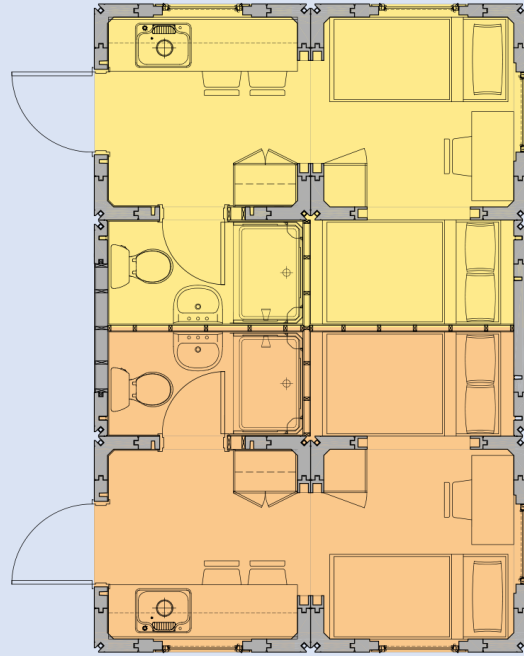

DOUBLE MODULE FAMILY SHELTER OR INTERIM HOUSING

- ADD KITCHEN AND BATHROOM MODULE TO A SINGLE BEDROOM MODULE TO CREATE A FAMILY SHELTER OR INTERIM HOUSING
- CREATE A COMMUNITY CLUSTER
- FLEXIBLE INTERIM HOUSING
- 2X1 132 SF DOUBLE MODULE
- EACH UNIT WITH BATH & KITCHENETTE
- FULLY INTEGRATED MEP SYSTEM
- FIRE SPRINKLER
- FOR INDIVIDUAL OR FAMILY
- VARIETY OF COMMUNITY